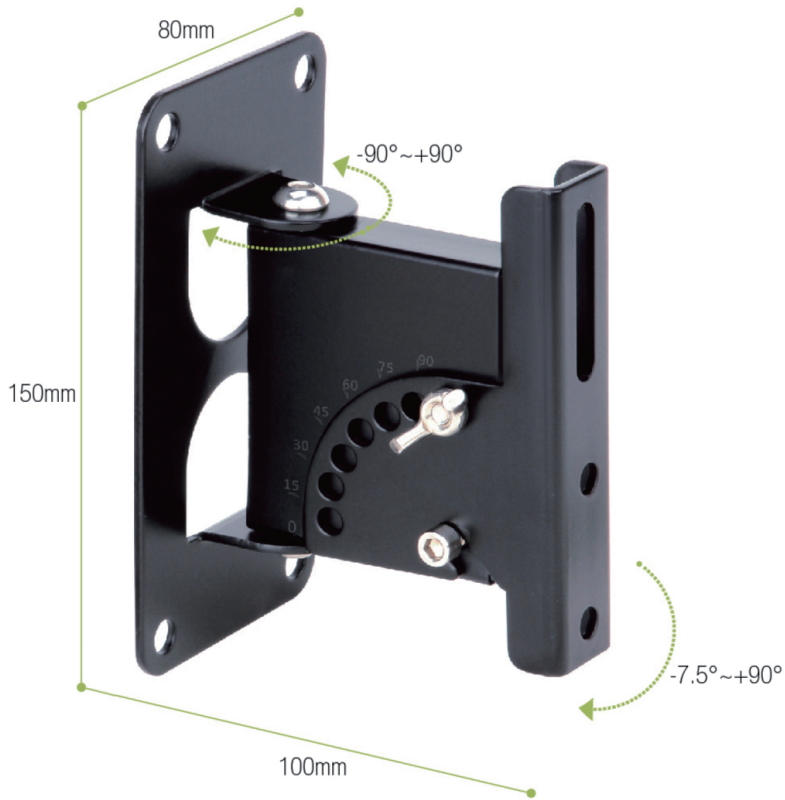

FS-Bracket1

Professional Multi-angle adjustable wall mount speaker bracket

FS-Bracket1 has fast installation, multi-angle adjustable, safe and durable advantage. Suitable for primary small size speaker with back side mounting screw holes: FS12, FS15

Product Specification

Load bearing: $\leq 40\text{KG}$

Horizontal Angle: $-90^\circ \sim +90^\circ$

Vertical Angle: $-7.5^\circ \sim +90^\circ$