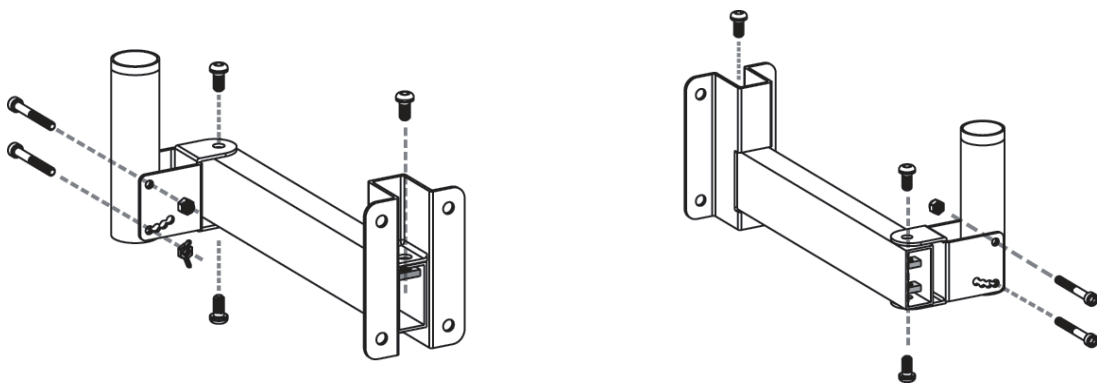

FP-BRACKET1

Professional Multi-angle adjustable wall mount speaker bracket

FP-BRACKET1 has fast installation, multi-angle adjustable, safe and durable advantage. Up to 37CM away from the wall for all kinds of speaker. Suitable for primary speaker with bottom mounting holes, Specially for Frog-is: FP8, FP12, FP15, FP8P, FP12P, FP15P

Product Specification

Load bearing: $\leq 50\text{KG}$

Horizontal Angle: $-90^{\circ} \sim +90^{\circ}$

Vertical Angle: $0^{\circ} \sim +30^{\circ}$