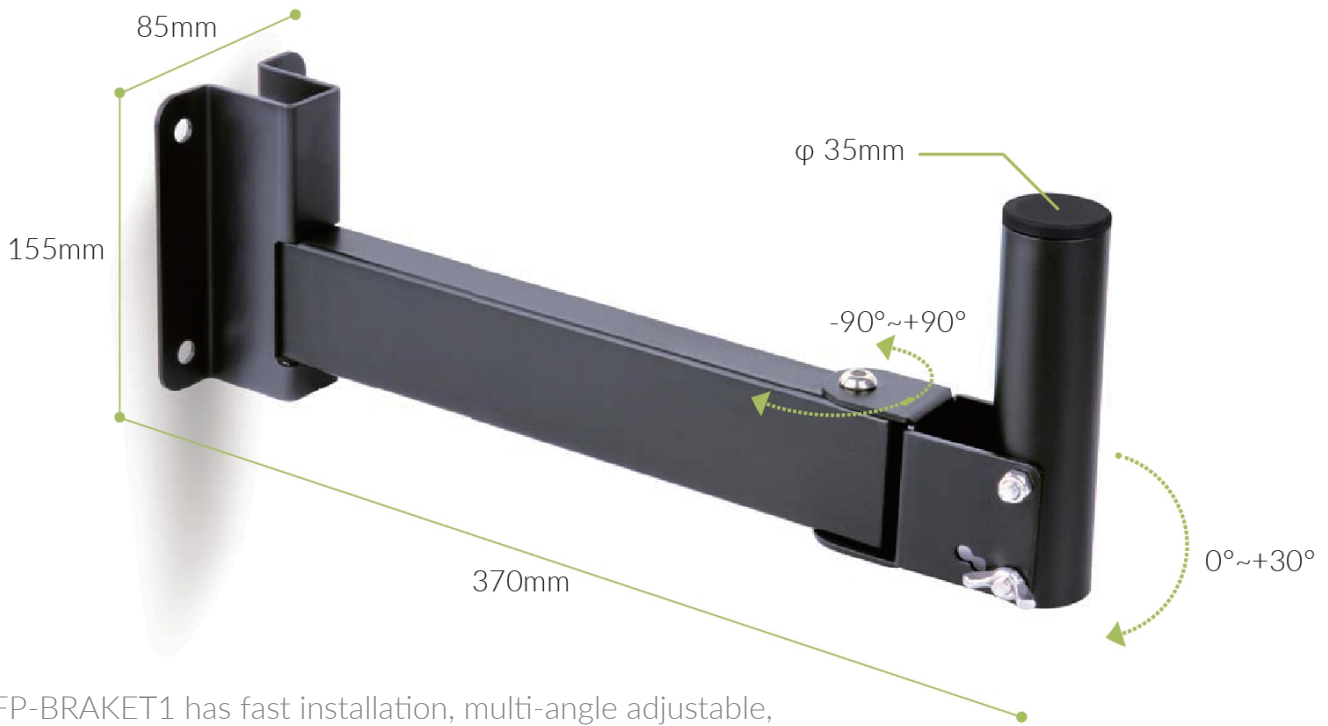

FP-BRACKET1

Professional Multi-angle adjustable wall mount speaker bracket

FP-BRACKET1 has fast installation, multi-angle adjustable, safe and durable advantage. Up to 37CM away from the wall for all kinds of speaker. Suitable for primary speaker with bottom mounting holes, Specially for Frog-is: FP8, FP12, FP15, FP8P, FP12P, FP15P

Product Specification

Load bearing: $\leq 50\text{KG}$

Horizontal Angle: $-90^{\circ} \sim +90^{\circ}$

Vertical Angle: $0^{\circ} \sim +30^{\circ}$